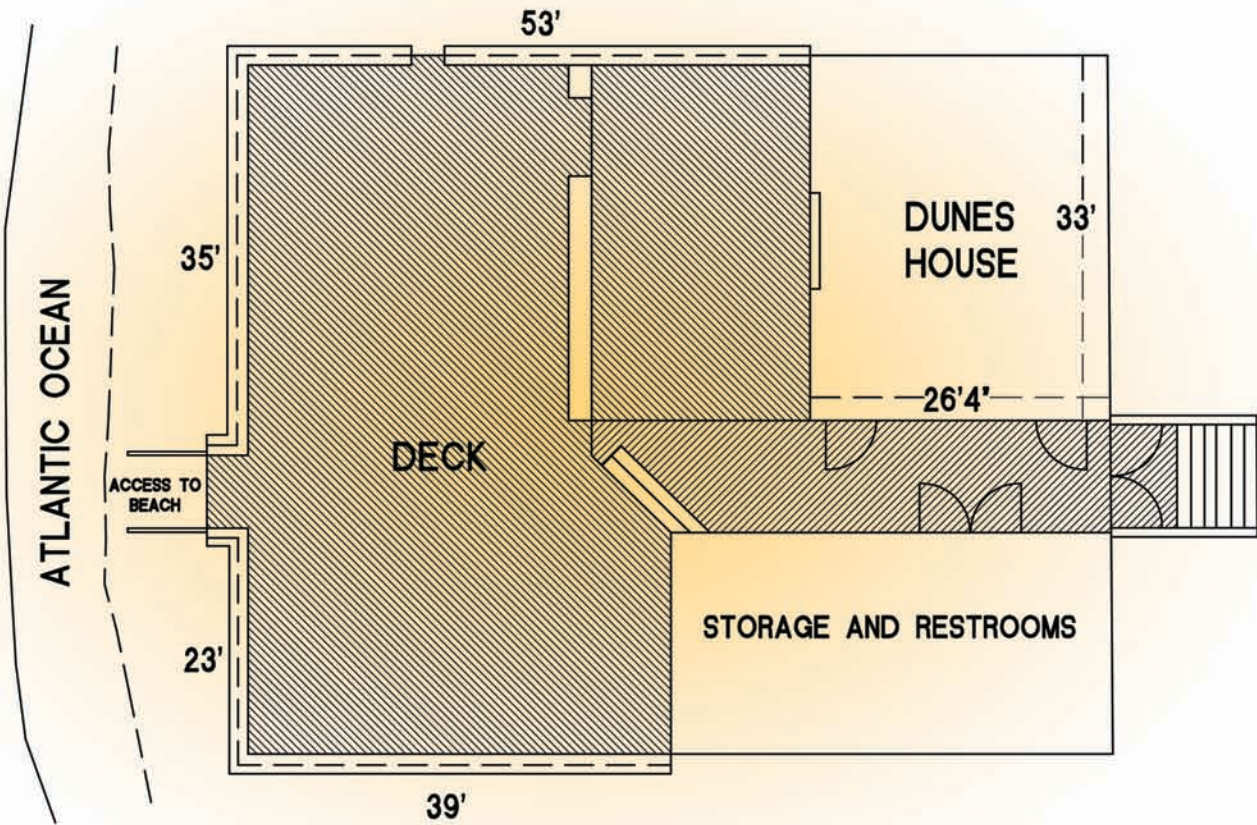

PALMETTO DUNES™

OCEANFRONT RESORT

HILTON HEAD ISLAND

DUNES HOUSE

Room	Square Feet	Ceiling Height	Banquet	Schoolrm	Theater	Conf	U-Shape	Hollow Square
Dunes House	800		60	32	50	20	20	24
Deck Area			200					