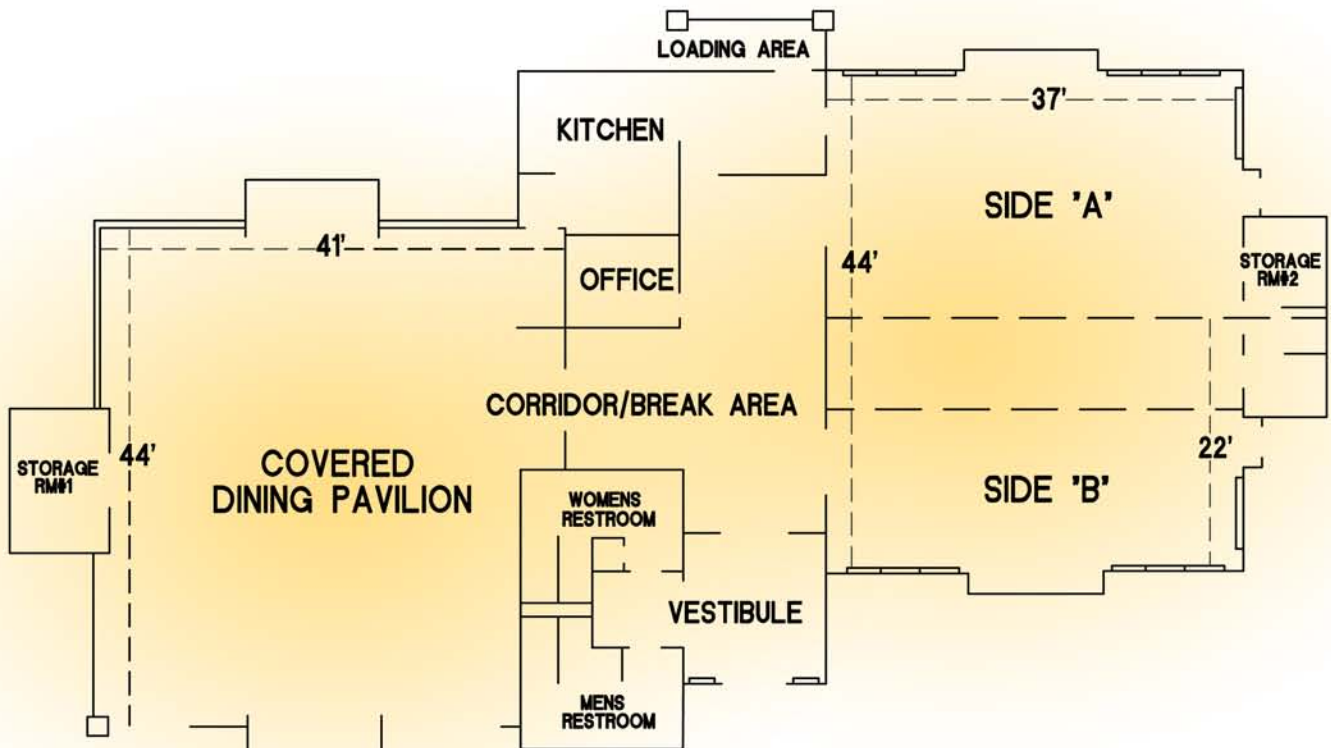

## CENTRE COURT CONFERENCE CENTER

Room	Square Feet	Ceiling Height	Banquet	Schoolrm	Theater	Conf	U-Shape	Hollow Square
Centrecourt	1628	11'11"	120	108	180	36	44	56
Side A	814	11'11"	60	32	75	24	28	32
Side B	814	11'11"	60	32	75	24	28	32