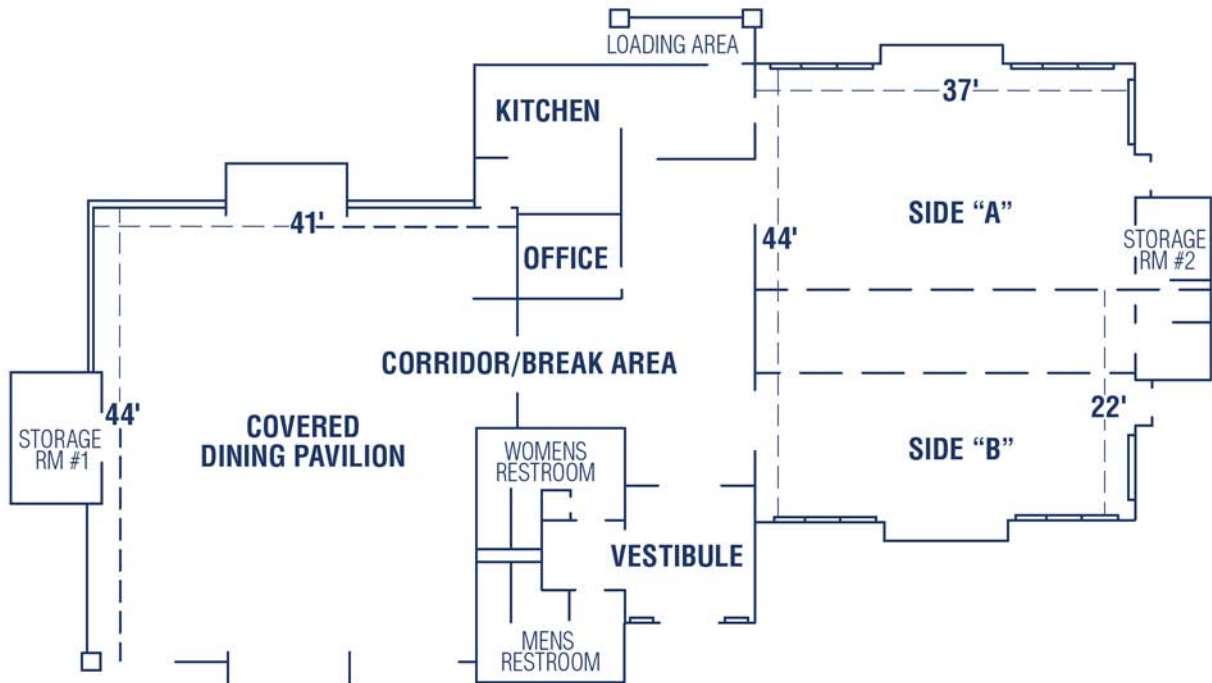

Event Locations

Centre Court Conference Center

This is a well-equipped, all-in-one conference center designed for groups of up to 150 attendees. Bright and airy, this 1,628 square foot meeting room can be divided by moveable walls. Generous pre-function or break space as well as a covered open-air dining pavilion that's perfect for luncheon breaks or casual dinner buffets. Adjacent to top-ranked Palmetto Dunes Tennis Center.

Room	Square Feet	Ceiling Height	Banquet	Schoolroom	Theater	Conf	U-Shape	Hollow Square
Centre Court	1,628	11' 11"	120	108	180	36	44	56
Side A	814	11' 11"	60	32	75	24	28	32
Side B	814	11' 11"	60	32	75	24	28	32